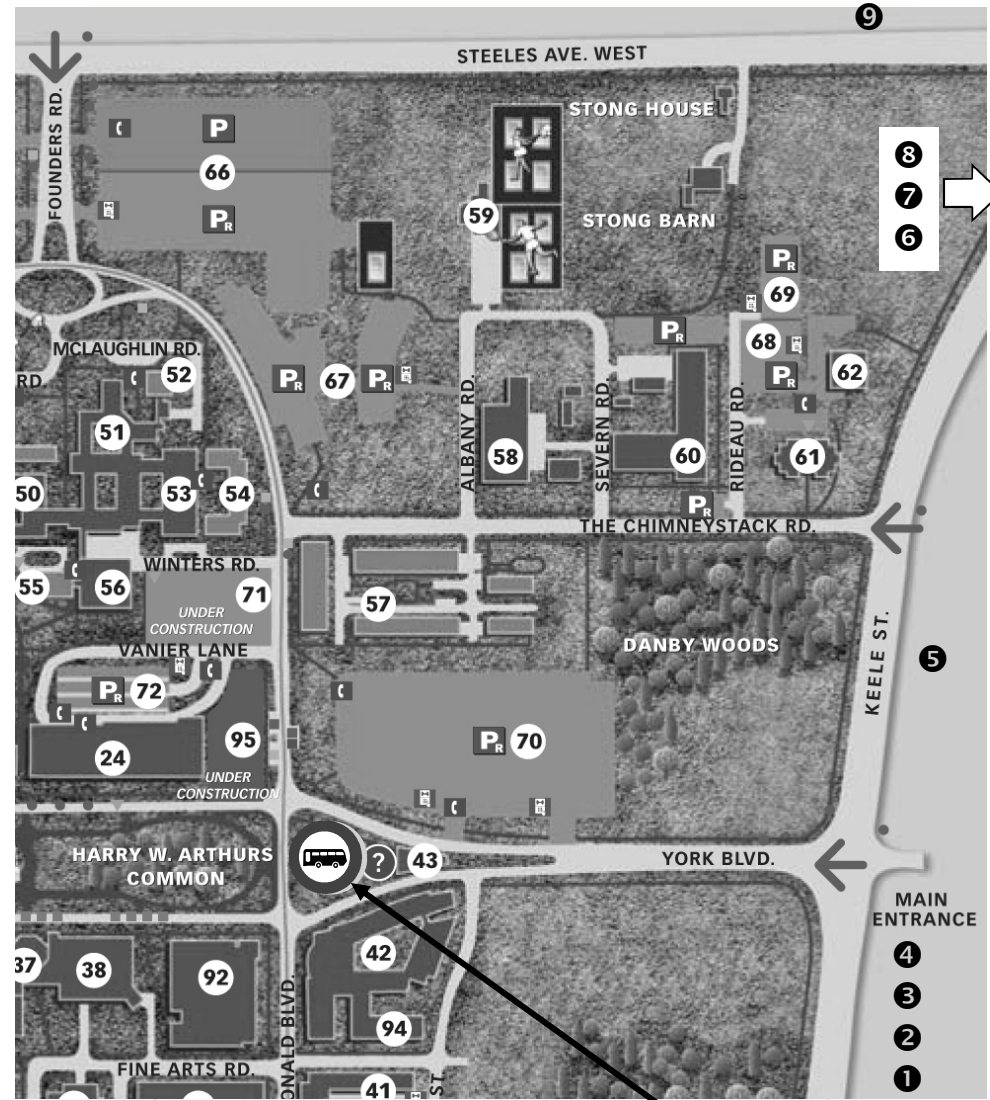

On-Campus Conference Locations

- 19—Computer Science and Engineering (Paper Sessions)
- 52—McLaughlin College (Vanier Residence Check-in)
- 42—Schulich Business School (Executive Dining Room)
- 94—Schulich Executive Learning Centre (Accommodations)
- 22—Stedman Lecture Halls (National Council Meetings)
- 13—Stong College (Olga Cirak Common Room)
- 14—Pit Area (Group Photo)
- 35—Pond Road Residence (Late Check-in Service)

- 66—Overflow Parking
- 55—Vanier Residence (On-campus Accommodation)
- 56—Vanier College (Conference Registration)
- 72—York Lanes Parking Garage (Parking passholders)
- 24—York Lanes Retail Centre and Dining
- 17—York Observatory (Petrie Science Building)

Chartered Bus
Pick-up Location
(Friday & Sunday)

Note: All-Star Game will be played on Vanier Basketball Court just north of map #22.