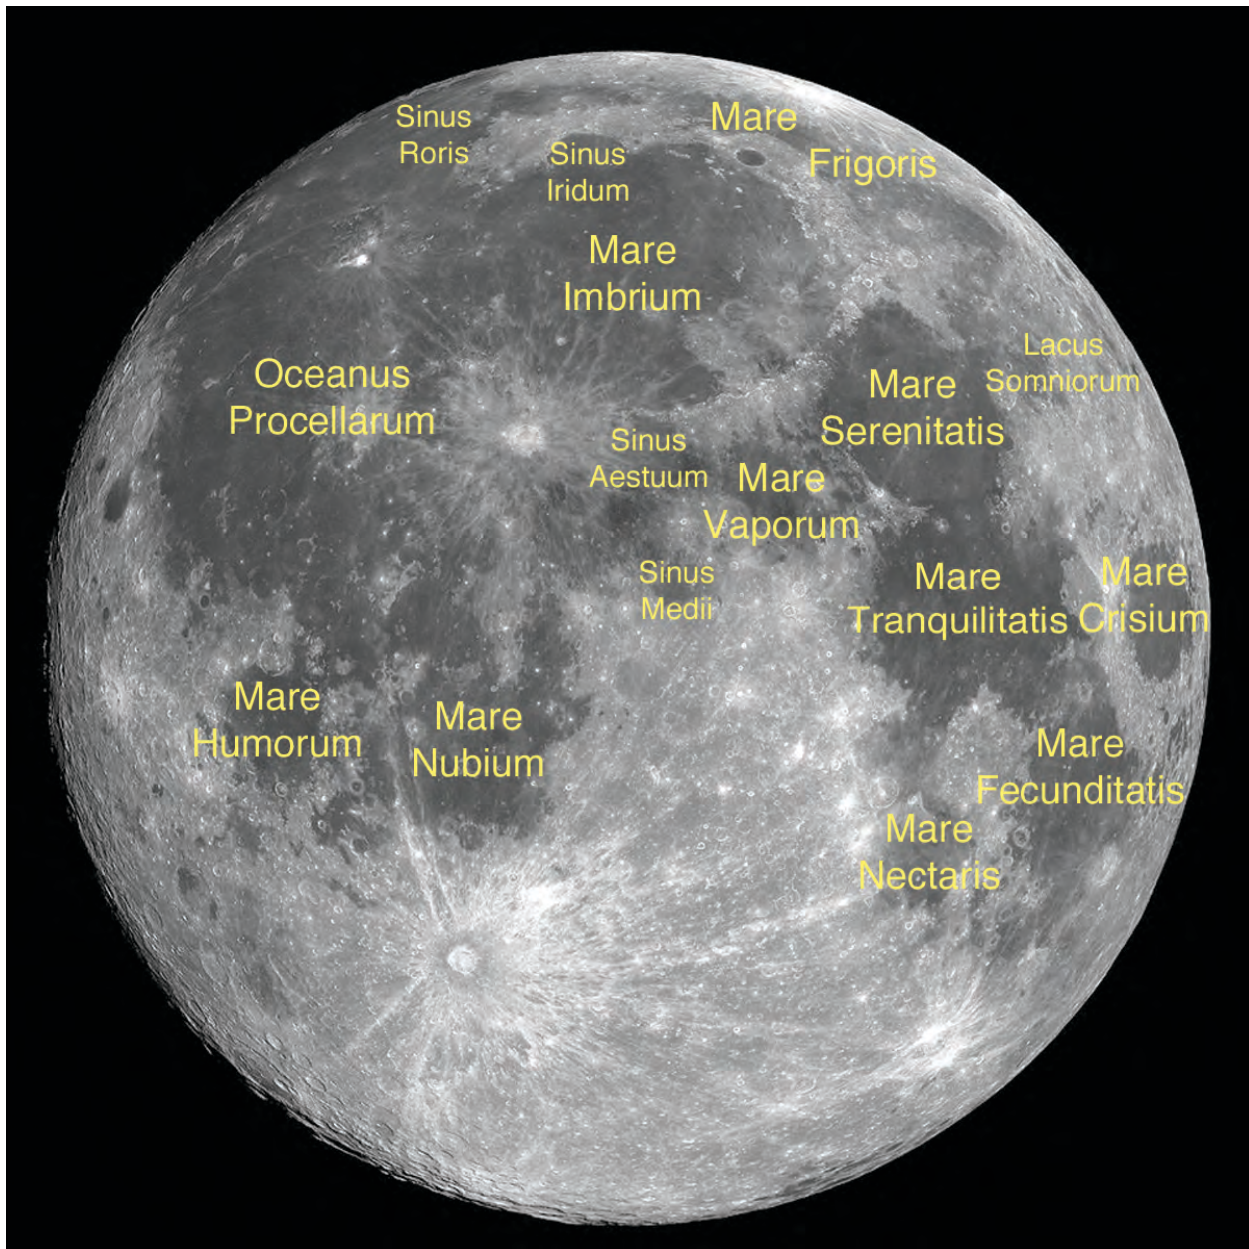

Photographic Album of Lunar Features

used as objectives in the RASC *Explore the Moon* observing program

images by Robert Reeves (San Antonio, TX, reeves10@satx.rr.com)

selected and labelled by Dave Chapman (Dartmouth, NS, dave.chapman@ns.sympatico.ca)

Alphabetical Index on pages 33–35

Lunar Basins

For more information: www.rasc.ca/observing/explore-the-moon-observing-certificate